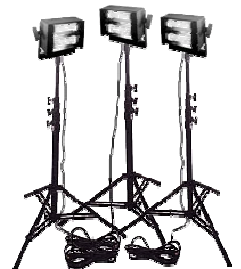

SD Cameras

<i>Sony VX-2100</i> 3ccd DV camera, 2 batteries, AC charger	150
--	-----

Tripods

<i>Bogen 501, Light/Medium duty</i>	30
<i>Miller VJ-20, Medium Cameras support</i>	40

Lighting

Videssence Kit 3 triple tube florescent lights with stands	75
Lowel Softlight Rifa-light with stand & diffuser screen	35
LitePanels On-Camera Light	40

AVT Rental Rates

2010

Applied Video Technology, Inc
20 Liberty Blvd, Malvern, PA 19355
610-407-0776

Audio

Anchor Complete Audio System 250
Includes self-powered speaker, built in CD player & wireless mic receiver with handheld mic, speaker stand, separate line & mic inputs, AC powered. Can be used with iPod