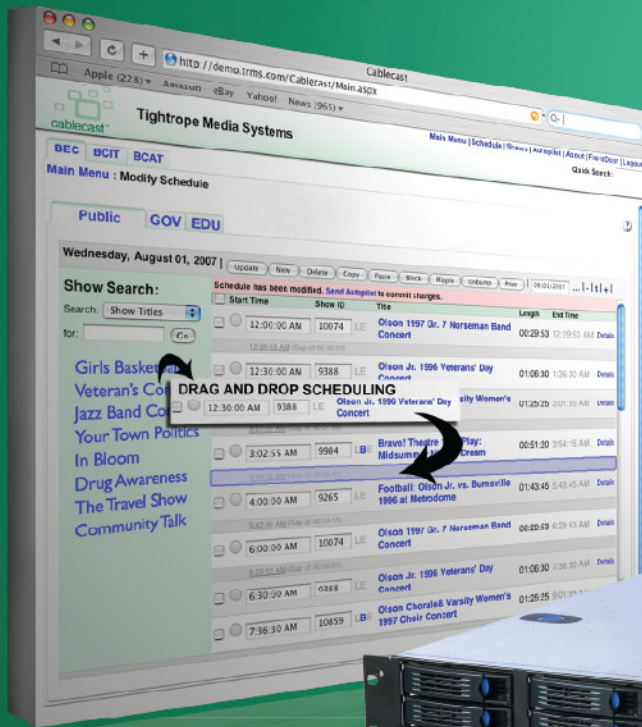

TIGHTROPE™
media systems

800 TRANSFER ROAD, SUITE 1B · SAINT PAUL, MN · 55114 · (866) 866-4118 · WWW.TRMS.COM