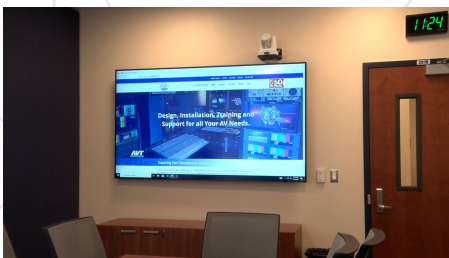

ROWAN COLLEGE OF SOUTH JERSEY

Gloucester County Institute of Technology Advanced Manufacturing and Applied Science Building

CASE STUDY

OBJECTIVE

Applied Video Technology, Inc. (AVT) was contracted by Rowan College of South Jersey to provide and install AV and control systems at the Gloucester Campus.

SOLUTION

Rowan College of South Jersey (RCSJ) has been working with Applied Video Technology for almost 10 years so when it was time for an exciting new project between the College and the Gloucester County Institute of Technology (GCIT) they turned to AVT right away. The project is the first of its kind in the state of New Jersey where a Community College and Technical High School are working together to focus on creating training for high skilled manufacturing jobs at both the high school and college level. The hope is to create a precedent for other counties in the State to follow to create similar training opportunities for students to learn the types of skills needed to secure careers in the advanced manufacturing field. The technology for this building was unique because of the redundant systems that were needed for each room. Each space needed to be programmed to meet the needs of the GCIT high school classes during the day and the RCSJ college classes during the evening. The project consisted of 5 classrooms, several teaching labs, a cafeteria, and a conference room.

KEY PRODUCTS

- Short Throw Interactive Projectors
- Monitors
- Auto Tracking PTZ Cameras
- Audio Systems
- Touch Screen Controllers
- Featured Vendors such as Epson, Chief, Extron, Shure, AVer, and BiAmp